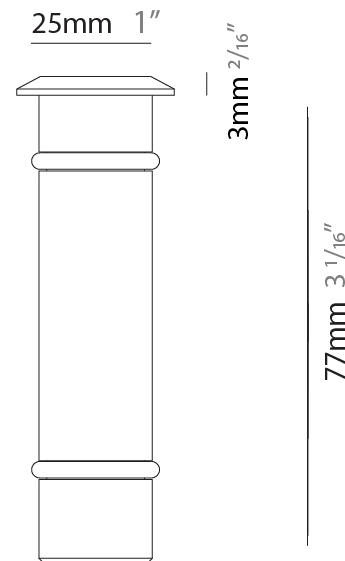

GENERAL

Series: Caliber
Subseries: Caliber 25
Brand: Unonovesette
Division: Exterior
Mounting Type: Recessed
Mounting Location: In-Ground
Subcategory: Drive Over

PHYSICAL

Shape: Round
Diameter (mm): 25
Diameter (in): 1
Height (mm): 77
Height (in): 3 1/16
Light Distribution: Direct
Weight (kg): 0.11
Weight (lbs): 0.24
Load Resistance (kg): 1500
Load Resistance (lbs): 3306
Installation Requirement: Housing box / Fixing springs
Diffuser: Extra clear / Frosted glass 2mm
Fixture Finish: Stainless Steel AISI 316L
Fixture Material: Stainless Steel AISI 316L
Cable Details: 350mm NS20N PCP 2x0.5 mm2

ELECTRICAL

Lamp Type: LED
Input Wattage (W): 2
Total Output Wattage (W): 2
Dimming: Non-Dimmable / 0-10V Dimming
Driver Included: No
Driver Location: Remote
Driver Type: Constant Voltage - Universal
Driver Class: Class 2
Input Voltage (V): 120 - 277
Output Voltage (V): 24

LED

Number of LEDs: 1
Color Temperature (*K): 2200 / 2700 / 3000 / 4000
Max. Delivered Lumen (lm): 127
CRI: >90 CRI
Lamp Life (hrs): 100000

OPTICAL

Optic*: 10 / 40 / 180
Beam Angle: Narrow / Wide / Diffused
Adjustability: Fixed

RATINGS AND CERTIFICATIONS

Certified By: Certified for North American Standards
IP rating: IP68 (not for permanent immersion)
IK Rating: IK08
Marine Grade: Stainless Steel AISI 316L