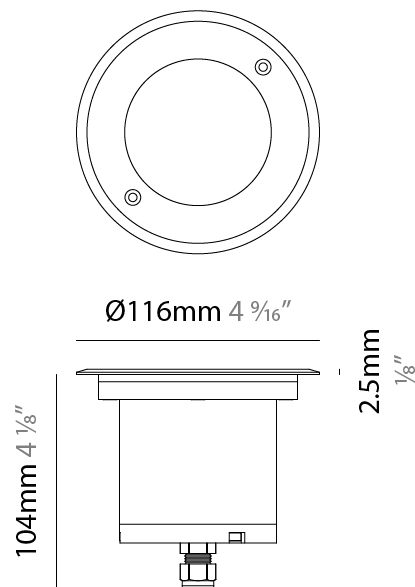

GENERAL

Series: Caliber
Subseries: Caliber 120 D
Brand: Unonovesette
Division: Exterior
Mounting Type: Recessed
Mounting Location: In-Ground
Subcategory: Drive Over

PHYSICAL

Shape: Square
Diameter (mm): 116
Diameter (in): 4 5/16
Height (mm): 104
Height (in): 4 1/8
Light Distribution: Direct
Weight (kg): 0.900
Weight (lbs): 1.98
Installation Requirement: Housing box
Diffuser: Extra clear glass 6mm
Fixture Finish: ASB / SST
Fixture Material: Stainless Steel AISI 316L
Cable Details: 350mm NS20N PCP 2x0.5 mm2

ELECTRICAL

Lamp Type: LED
Input Wattage (W): 9.04
Total Output Wattage (W): 8.5
Dimming: Non-Dimming / Phase Dimming (120Vac only) / 0-10V Dimming
Driver Included: No
Driver Location: Remote
Driver Type: Constant Voltage - Universal
Driver Class: Class 2
Input Voltage (V): 120 - 277
Output Voltage (V): 24

LED

Number of LEDs: 1
Color Temperature (°K): 2700 / 3000 / 4000
Max. Delivered Lumen (lm): 730 (3000K)
CRI: >90 CRI
Lamp Life (hrs): 100000

OPTICAL

Optic°: 10 / 35 / 50
Beam Angle: Narrow / Medium / Wide
Adjustability: Rotational 360°; Tilt 15°

RATINGS AND CERTIFICATIONS

Certified By: Certified for North American Standards
IP rating: IP68 (not for permanent immersion)
IK Rating: IK08
Marine Grade: Stainless Steel AISI 316L